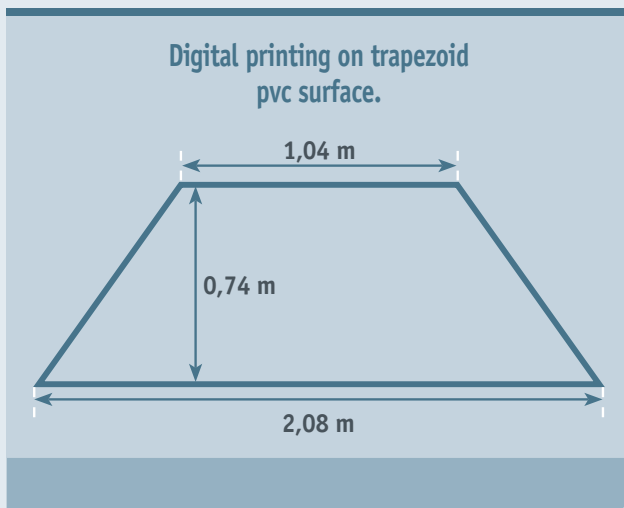

Upgraded Aluminum Shell Scheme Stand

A

Type Business [for stand over 12m²]

When selecting one of the two types of upgraded aluminum shell scheme stands, we send you a 3D drawing of the selected type, adapted to your desired dimensions.

	WHITE • BLUE
	Carpet Grey | Blue
	Panels White PVC | Blue PVC in aluminum frame
	Storage area 1.00m x 1.00m, with white folding door
	Equipment 3 grey chairs 1 round beech wood table 0.70 m 1 black stool 1 info desk White | Blue 1 shelf case 1.03 x 0.54 x 2.50m
	Signage 1 digital printing 1.00x2.50m in adhesive vinyl 1 digital printing on trapezoid pvc surface
	Lighting 1 x 500 W floodlight or 1 x 150 W HQI / 5 m² 1 x 0.5KW grounded socket

1

Stand type BUSINESS [for stand over 12 m²]