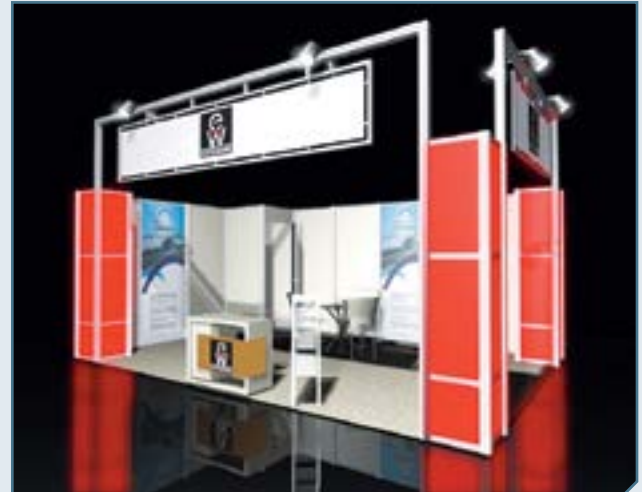

Upgraded Shell Scheme Stands

E

type
Premier
[up stand to 24m²]

When selecting **one of the three types** of upgraded aluminum shell scheme stands, we send you a **3D drawing of the selected type, adapted to your desired dimensions.**

	WHITE • BEIGE • BLUE
	Carpet Blue | Beige | Blue
	Panels White PVC | Beige PVC | Blue PVC
	Storage area 1.00m x 1.00m, with opening aluminum door and lock
	Equipment 3 blue | beige | red chairs 1 round glass table 0.90 m 1 black | beige | blue stool 1 floor stand brochure holder (3 x A4) 3 light boxes with blue Plexiglass | red plexiglass | white plexiglass Dimensions 0.50x0.50x2.50 m 1 info desk White wooden with doors 1.00x0.50x0.90m | Beige wooden with doors 1.00x0.50x0.90m Blue wooden with doors 1.00x0.50x0.90m
	Signage 2 digital printings 1.00x2.50m in self-adhesive vinyl 1 digital print 4.00x0.80m in TIVEC 1 digital printing 2.00x0.80m in TIVEC
	Lighting 1 x 500 W floodlight or 1 x 150 W HQI/ 4 m² 1 x 0.5KW grounded socket

02024300

02024301

02024302